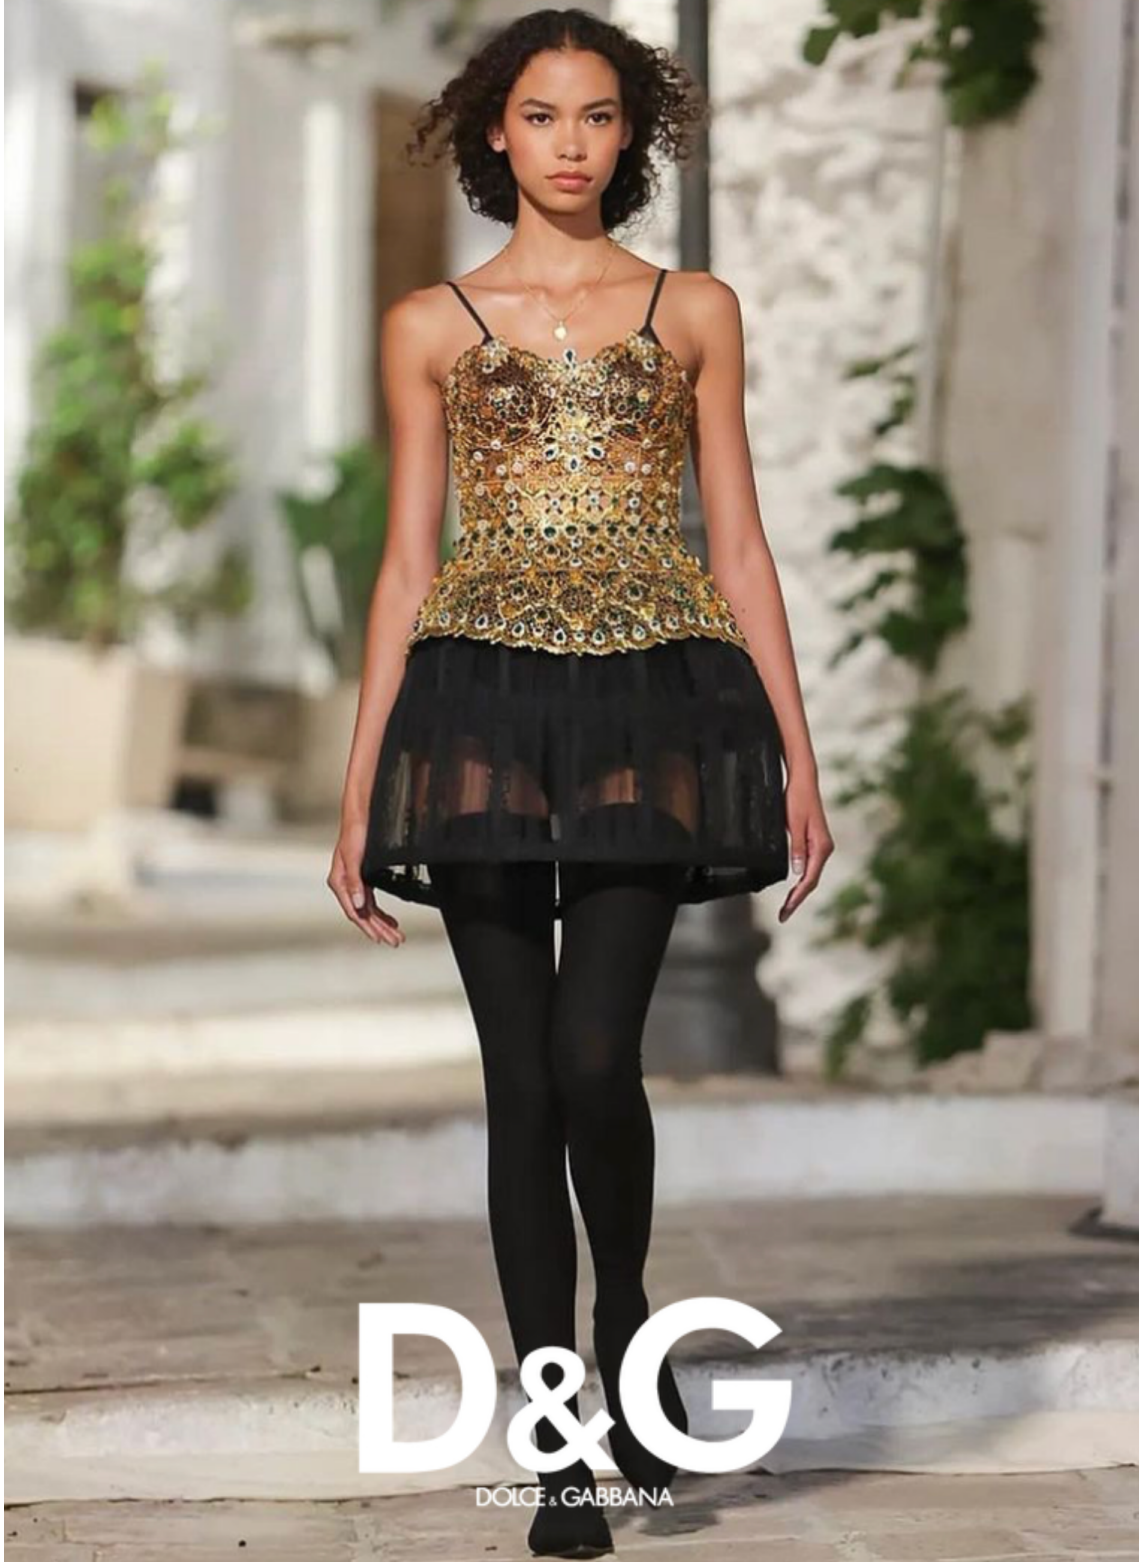

MGM
MODELS

MGM
MODELS

HELOISA MARQUES

height 5'10" · bust 31" · waist 24.5" · hips 35.5" · dress 36 EU/6 US/8 UK
shoes size 39 EU/8 US/6 UK · hair brown · eyes brown

HELOISA MARQUES

height 5'10" · bust 31" · waist 24.5" · hips 35.5" · dress 36 EU/6 US/8 UK
shoes size 39 EU/8 US/6 UK · hair brown · eyes brown